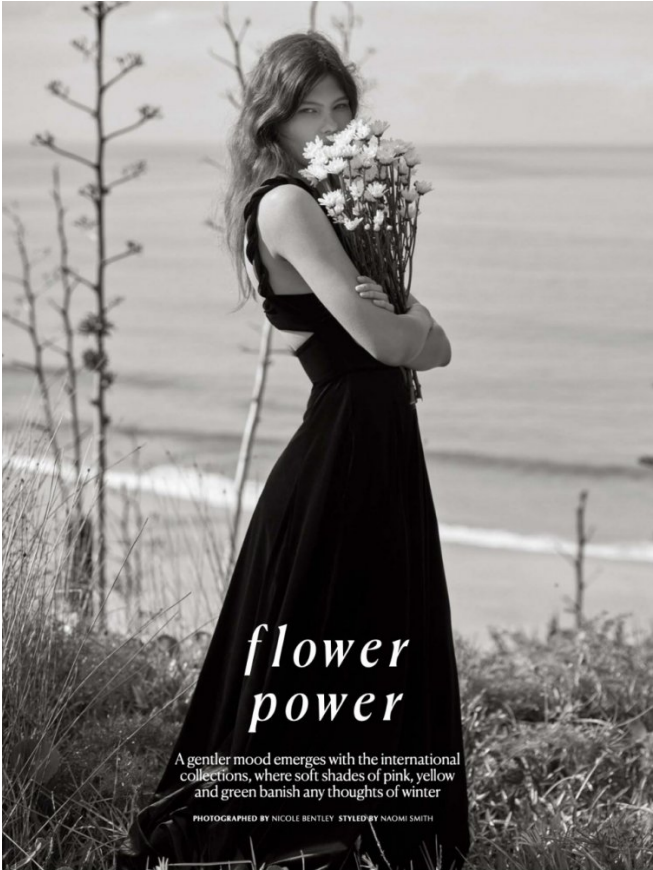

kult
SOUTHAFRICA

MARIA BAZA

HEIGHT 177 | BUST 82 | WAIST 61 | HIPS 90 | HAIR BROWN | EYES BLUE-GREY | DRESS 6 | SHOES 39

kult
SOUTHAFRICA

MARIA BAZA

HEIGHT 177 | BUST 82 | WAIST 61 | HIPS 90 | HAIR BROWN | EYES BLUE-GREY | DRESS 6 | SHOES 39